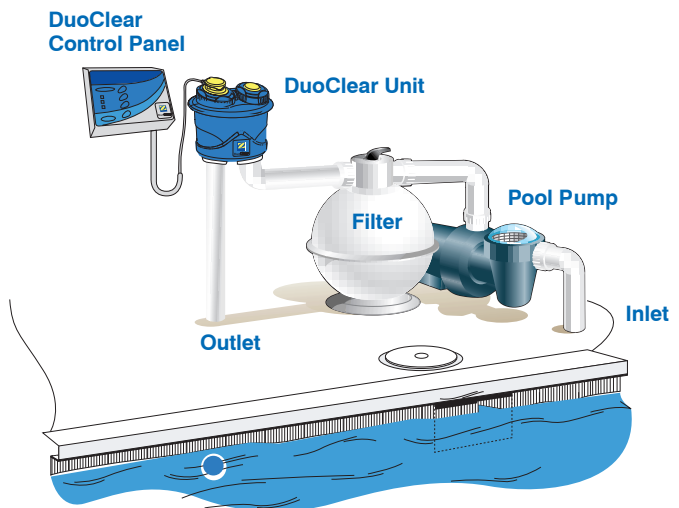

Control Panel Functions

1. 1 **Chlorine Output:** controls the amount of chlorine generated.
2. 2 **Chlorine Output Lights:** staged indicator lights show level of chlorine output.
3. 3 **Super Chlorinate:** function increases the chlorine output for 24 hours of running time. This is used when the pool needs extra sanitizing after heavy use or rain.
4. 4 **Add Salt Light:** indicates the need to add salt to pool.
5. 5 **No Flow:** light will come on if there is insufficient water flow in the electrode, usually caused by the pump not running or a blockage.
6. 6 **Cartridge Indicator Lights:** a series of 4 lights indicate the progressive life of the DuoClear Cartridge. Flashing red light indicates the cartridge needs to be replaced.
7. 7 **ON/OFF Button:** switches the DuoClear and filtration system on and off.
8. 8 **Cartridge Reset Button:** is used at start up of your new system or when the DuoClear cartridge is replaced.

Backup Battery: DuoClear is fitted with a long-life rechargeable battery. If the power is removed, it will retain the output power settings, Super Chlorinate settings, and the mineral sanitizer indicator settings.

Ask your pool professional about DuoClear today. You'll get twice as much enjoyment out of your pool with half the effort. Call 800-YES-PURE, or visit www.zodiacpoolcare.com for more information.

Zodiac Pool Care, Inc.
2620 Commerce Way
Vista, CA 92081-8438
Tel: 800.822.7933 • 877-327.1403
www.zodiacpoolcare.com

Zodiac, mastering the elements.

Renowned worldwide for the quality and reliability of its products in the aeronautical and marine sectors, Zodiac has now brought its expertise to swimming pools, to bring you a full range of pools, automatic pool cleaners and water treatment systems. Backed by Nature2 and Clearwater technologies, expertise and experience, Zodiac brings you the reassurance of top quality equipment in terms of both design and performance.

A real guarantee of efficiency and peace of mind!