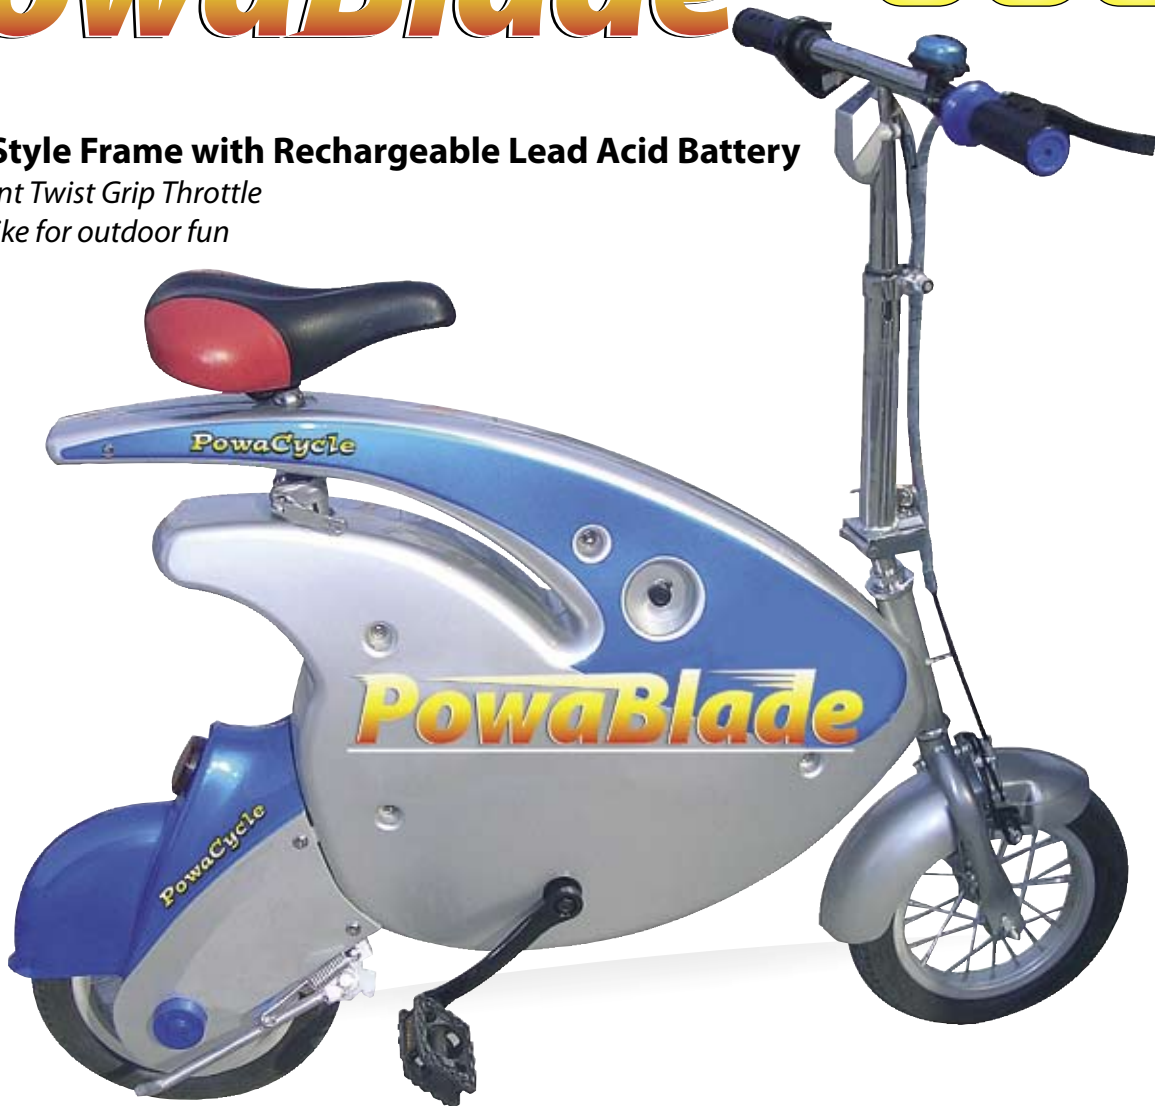

PowaBlade

12"
Wheels

Twist
Grip
Throttle

30kg

Lead
Acid
Battery

Leisure Style Frame with Rechargeable Lead Acid Battery

Independent Twist Grip Throttle

Powered bike for outdoor fun

Feel the Extra Power

- ✓ Runs like a bicycle with a power booster
- ✓ Motor will power the bike to 10mph
- ✓ Cycling only - go any speed you like

Specification

- ✓ Independent twist grip throttle
- ✓ 200W hub motor with brush
- ✓ Front Calliper and Rear Band Brake
- ✓ 12 inch wheels

Battery Performance

- ✓ Battery 24V 10Ah = 240 Watt hours
- ✓ 12 miles per charge with gentle pedalling on flat surface
- ✓ Rechargeable battery 300 cycles
- ✓ Full battery recharge in 6-8 hours

Physical Features

- ✓ Adult sized leisure frame
- ✓ Suitable for ages 14-99
- ✓ Handlebar height 91 to 101cm
- ✓ Saddle height 83 to 91cm
- ✓ Length of bicycle 110cm
- ✓ Width 55cm
- ✓ Weight including battery 30kg

Extras included