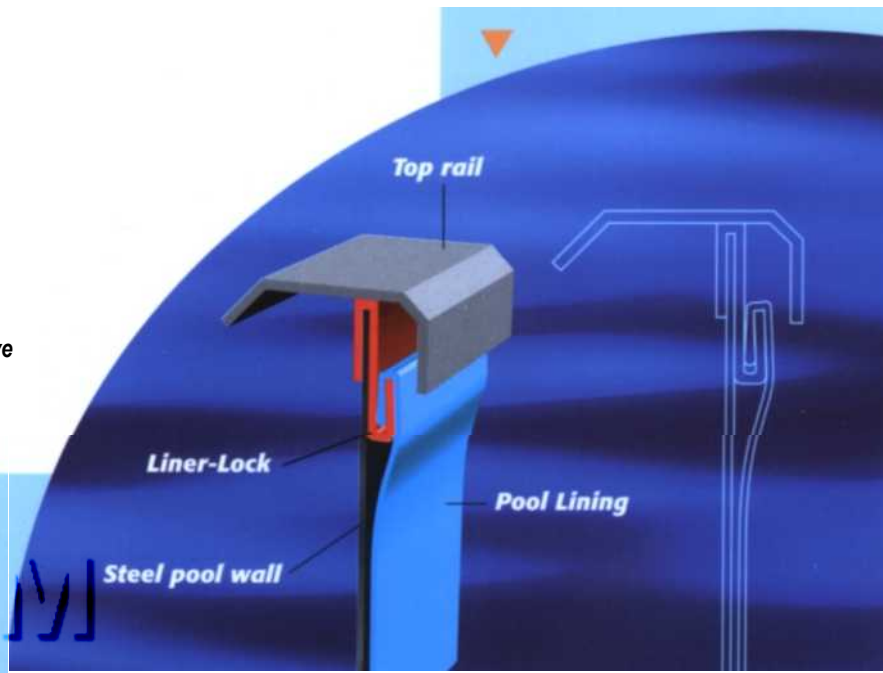

# Escalade

THE BUTTRESSLESS POOL

8' wide heavy duty Top Rail encased in double-sided resin-cote. Grab the rail and feel the strength

Giant resin top cap with built in collar support

Interlocking Aluminium Stabilizer for an added ring of strength

### Liner-Lock Arrangement

Unique feature developed to ease the assembly of all our swimming pools:

- No wrapping liner over steel wall
- No disassembling to fit liner or liner replacement
- No fuss

1 | SWIML.COM

Top rail

Liner-Lock

Pool Lining

Steel pool wall

1 | SWIML.COM