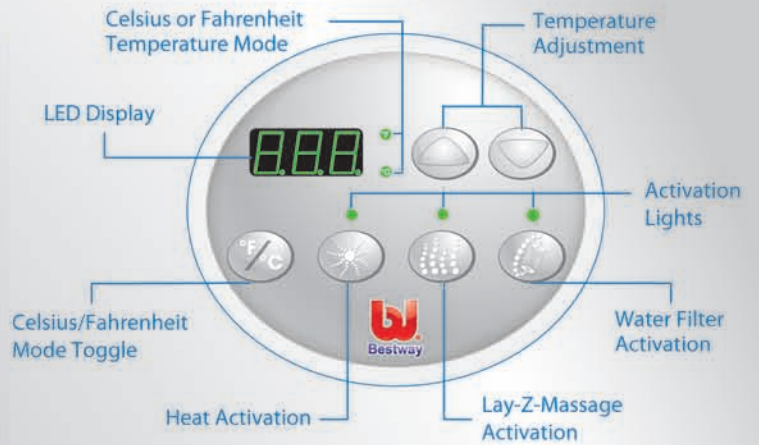

Specifications

Item:	BW54075
Capacity:	4 Adults
Water Capacity (80%):	900 L (240 Gal.)
Inflated Size:	206cm x 71cm (81" x 28")
Filled Weight:	1,200kg (2,643 Lb)
Voltage:	220-240V~50Hz, 2,050W
Water Filtration System:	1,893L/h (500 Gal./h)
Rapid Heating System:	Approx. 1.5-2°C/h (3-4°F/h)
Max. Heat Capability:	40°C (104°F)
Certification:	CE/GS approved
Pack/Gross Weight:	1 Ea., 36.7 kg (80.8 Lb.)

Digital Control Panel