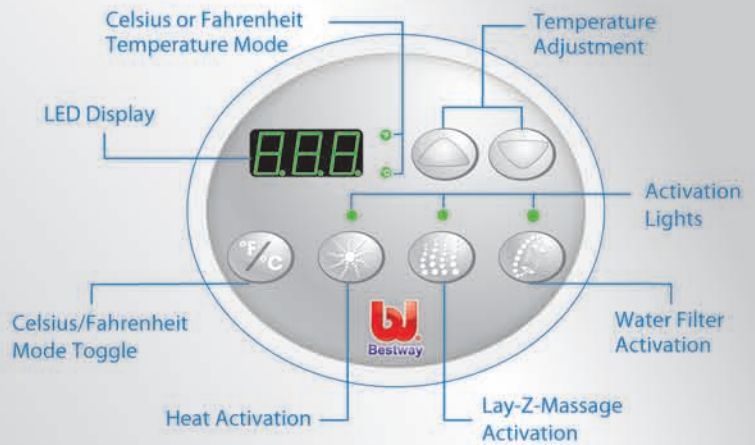

Specifications

Item:	BW54090
Capacity:	4-6 Adults
Water Capacity (80%):	1,200 L (317 Gal.)
Inflated Size:	286cm x 183cm x 76cm (112" x 72" x 30")
Filled Weight:	1,550 kg (3,414 Lb.)
Voltage:	220-240V~50Hz, 2,050W
Water Filtration System:	1,893 L/h (500 Gal./h)
Rapid Heating System:	Approx. 1°C/h (1.8°F/h)
Max. Heat Capability:	40°C (104°F)
Certification:	CE/GS approved
Pack/Gross Weight:	1 Ea., 52.5 kg (115.6 Lb.)

Digital Control Panel