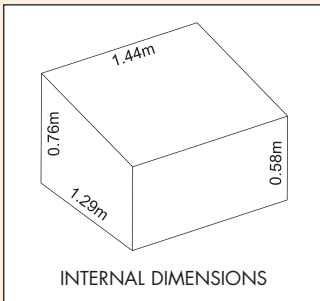

Wooden Pool Metal Brace Kit

Brace Kits are supplied FOC with 4m x 5.9m, 4m x 6.9m, 4.6m x 8.2m and Exercise Pools but are available separately as listed. Kit consists of 4 braces and fixings required.

Wooden Pool Metal Brace Kit

DISCOUNT/ PRODUCT CODE	DESCRIPTION	PRICE EACH
L4 WPK701	METAL BRACE KIT	825.12

Wooden Pool Filtration Enclosure

Wooden Pool Filtration Enclosure

PRODUCT CODE	DESCRIPTION
WPH100	WOODEN POOL PLANT ENCLOSURE

Wooden structure built to match your wooden pool, for securely enclosing your pool filtration, heating & other plant required for the effective operation of your pool. Can be mounted against the wall of any size of Plastica's Premium & Relax Wooden Pool range, or remote from pool structure.

MANUFACTURED
BY PLASTICA

Wooden Pool Upgrades

Wooden Pool Upgrades

DESCRIPTION
WPU100 PREMIUM WOODEN POOL FIXINGS UPGRADE
WPU200 WOODEN POOL PIPEWORK UPGRADE KIT

Upgrade Premium Wooden Pools to have hidden top shelf fixings, a bracket system which hides the screws by fixing to the underside of each plank rather than through the top.

A Pipework Extension Kit is available for the addition of electric heaters or other plant room equipment.

Decking & Wooden Pool Ladders

Decking & Wooden Pool Ladders

PRODUCT CODE	DESCRIPTION
PSL601	ABOVE GROUND DECKING LADDER 4-TREAD
PSL600	WOODEN POOL LADDER 3-TREAD

Stainless steel adjustable decking ladder suitable for 48-52" depth pools with a solid bottom. Sliding stainless steel flange for adjusting to correct height. Simply offer ladder into desired position, mark, drill and bolt. Stainless steel ladder suitable for use on above ground wooden pools.