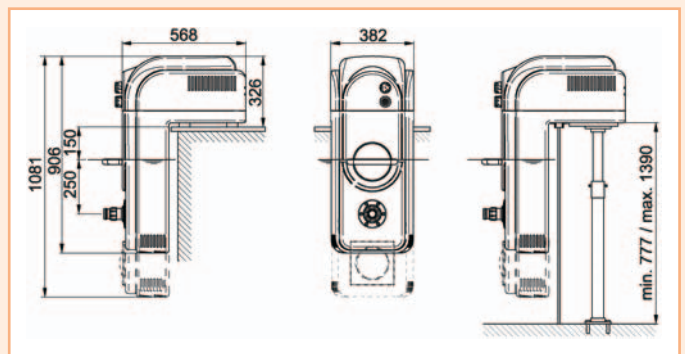

Badu Jet Accessories

PRODUCT CODE	DESCRIPTION
BAD005	MESSAGE HOSE WITH 40mm NOZZLE
BAD006	MESSAGE HOSE WITH PULSATOR NOZZLE
BAD007	PULSATOR NOZZLE
BAD008	PINPOINT MESSAGE NOZZLE
BAD009	CLOSING OFF CAP
BAD010	STAINLESS STEEL GRAB RAIL
BAD011	PUMP CONSOLE (MOUNTING FRAME)